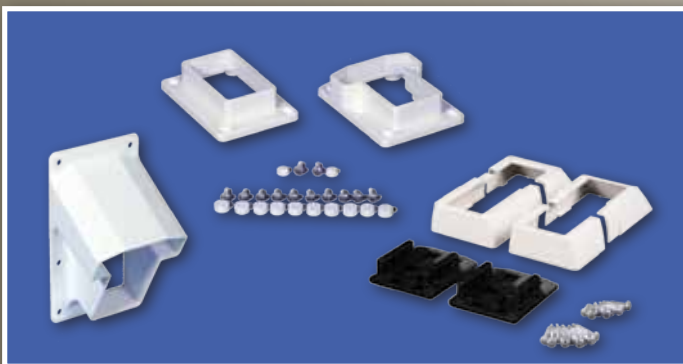

ADDITIONAL PRODUCTS

Foot Blocks

The Rook - Round Post Adapter

Handrail Bracket Kits

DeckNRailing.com offers the highest quality and one of the most comprehensive assortments of deck and rail components in the industry. Our innovative products allow you to construct high-quality, durable decks and rail systems that your family will be able to enjoy for years to come.

Porch posts are offered 4" Sq., 5" Sq., 6" Sq., 8" & 10" Round. Newel are available in 4" Sq., 5" Sq, 6" Sq & 8" Sq.

Porch Post

Steel and PVC reinforced sections provide structural strength

Newel Posts

4" Sq., 5" Sq., 6" Sq. & 8" Round. Porch Post are available in structural and non-structural kits

POST SURFACE MOUNTS

36" Post Mount General Purpose w/ 4" or 5" PVC Guides -(Powder Coat)
36" Post Mount General Purpose w/ 4" or 5" PVC Guides -(Galvanized)

Blu-Mount™ available in 36" and 42"

Blu-Mount™ is a post surface mount designed for installing a 4" and 5" post to concrete, wood and composite decking.