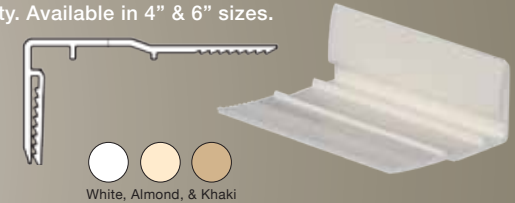

POST SKIRTS

Post skirts provide a decorative detail element to your project. Available in 8 different sizes and several different decorative design elements to compliment our post caps. Also see our Designer Series product line. Please visit decknrail.com for a complete selection.

Trim Kits for 4" or 5" Sq. Posts

Designer finishes available see website decknrail.com

We also offer ADA railing, see our website ada-railing.com

POST WRAPS

Design to wrap wood post, providing low maintenance and durability. Available in 4" & 6" sizes.