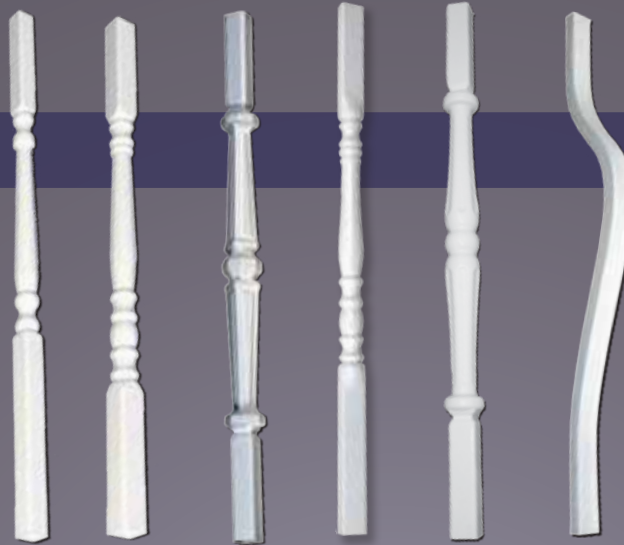

Porch posts are offered 4" Sq., 5" Sq., 6" Sq., 8" & 10" Round. Newel are available in 4" Sq., 5" Sq, 6" Sq & 8" Sq.

Porch Post

Steel and PVC reinforced sections provide structural strength

Newel Posts

4" Sq., 5" Sq., 6" Sq. & 8" Round. Porch Post are available in structural and non-structural kits

5" & 6" Sq. Raised & Recessed Panel Porch Posts

Available in : 5" x 108"

5", 6" & 8" Sq. Newel Post

Available in: 38" & 54" (step option)

6" Sq. Vintage Newel Post

Available in: 38" & 54"

THERMO-FORMED SPINDLES

Colonial Jewel Tapered Teardrop Belly

Our spindles are offered in numerous styles and lengths. Please visit our website for our complete product line.

French Colonial Traditional Classic Fluted Gingerbread