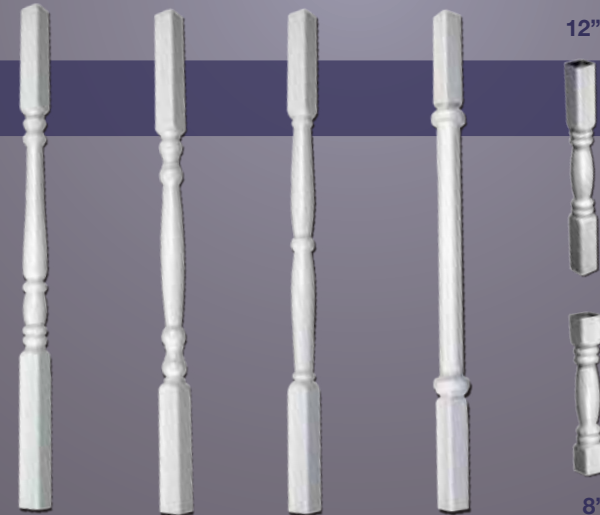

Porch posts are offered 4" Sq., 5" Sq., 6" Sq., 8" & 10" Round. Newel are available in 4" Sq., 5" Sq, 6" Sq & 8" Sq.

Porch Post

Steel and PVC reinforced sections provide structural strength

Newel Posts

4" Sq., 5" Sq., 6" Sq. & 8" Round. Porch Post are available in structural and non-structural kits

5" & 6" Sq. Raised & Recessed Panel Porch Posts

Available in : 5" x 108"

5", 6" & 8" Sq. Newel Post

Available in: 38" & 54" (step option)

6" Sq. Vintage Newel Post

Available in: 38" & 54"

THERMO-FORMED SPINDLES

Colonial Jewel Tapered Teardrop Belly

Our spindles are offered in numerous styles and lengths. Please visit our website for our complete product line.

French Colonial Traditional Classic Fluted Gingerbread