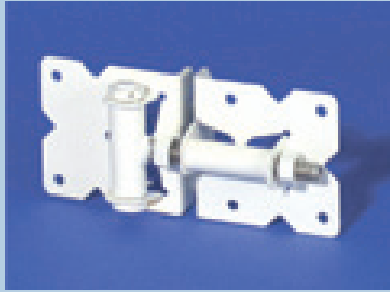

## Stainless Steel

13" Stainless Steel Gate Spring

6" Stainless Steel Ornamental Handle

Stainless Steel Adjustable Self Closing Handle

Stainless Steel Comm./Res Self Closing Hinge Set

Stainless Steel Commercial Drop Rod

Stainless Steel Commercial Hinge Set

Stainless Steel Commercial Latch Set

Stainless Steel Commercial Self Closing Hinge

Stainless Steel Keystone Advantage Latch

Stainless Steel Premium Self Closing Latch

Stainless Steel Residential Drop Rod

Stainless Steel Residential Hinge Set

Stainless Steel Residential Self Closing Hinge

Stainless Steel Self Closing Latch

Stainless Steel Two Sided Lockable Post Latch

## Nylon

Nylon Gate Handle

Nylon Spring Loaded Gate Hinges (For Small/Med Gates)

Nylon Spring Loaded Gate Hinges (For Med/Large Gates)

Nylon Spring Loaded Gate Hinges (For Large Gates)

Nylon Magnetic Locking Gate Latch