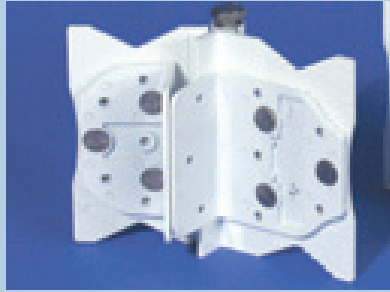

## Stainless Steel

13" Stainless Steel Gate Spring

6" Stainless Steel Ornamental Handle

Stainless Steel Adjustable Self Closing Handle

Stainless Steel Comm./Res Self Closing Hinge Set

Stainless Steel Commercial Drop Rod

Stainless Steel Residential Hinge Set

Stainless Steel Residential Self Closing Hinge

Stainless Steel Self Closing Latch

Stainless Steel Two Sided Lockable Post Latch