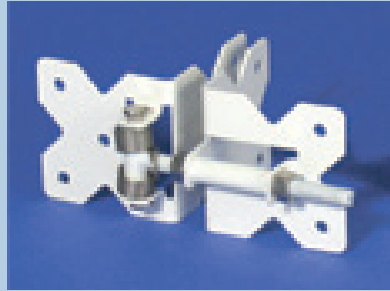

## Stainless Steel

13" Stainless Steel Gate Spring

6" Stainless Steel Ornamental Handle

Stainless Steel Adjustable Self Closing Handle

Stainless Steel Comm./Res Self Closing Hinge Set

Stainless Steel Commercial Drop Rod

Stainless Steel Commercial Hinge Set

Stainless Steel Commercial Latch Set

Stainless Steel Commercial Self Closing Hinge

Stainless Steel Keystone Advantage Latch

Stainless Steel Premium Self Closing Latch

Stainless Steel Residential Drop Rod

Stainless Steel Residential Hinge Set

Stainless Steel Residential Self Closing Hinge

Stainless Steel Self Closing Latch

Stainless Steel Two Sided Lockable Post Latch

## Nylon

Nylon Gate Handle

Nylon Spring Loaded Gate Hinges (For Small/Med Gates)

Nylon Spring Loaded Gate Hinges (For Med/Large Gates)

Nylon Spring Loaded Gate Hinges (For Large Gates)

Nylon Magnetic Locking Gate Latch