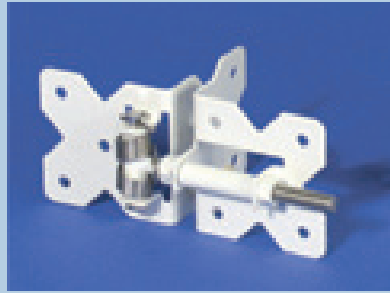

## Stainless Steel

13" Stainless Steel Gate Spring

6" Stainless Steel Ornamental Handle

Stainless Steel Adjustable Self Closing Handle

Stainless Steel Comm./Res Self Closing Hinge Set

Stainless Steel Commercial Drop Rod

Stainless Steel Commercial Hinge Set

Stainless Steel Commercial Latch Set

Stainless Steel Commercial Self Closing Hinge

Stainless Steel Keystone Advantage Latch

Stainless Steel Premium Self Closing Latch

Stainless Steel Residential Drop Rod

Stainless Steel Residential Hinge Set

Stainless Steel Residential Self Closing Hinge

Stainless Steel Self Closing Latch

Stainless Steel Two Sided Lockable Post Latch

## Nylon

Nylon Gate Handle

Nylon Spring Loaded Gate Hinges (For Small/Med Gates)

Nylon Spring Loaded Gate Hinges (For Med/Large Gates)

Nylon Spring Loaded Gate Hinges (For Large Gates)

Nylon Magnetic Locking Gate Latch