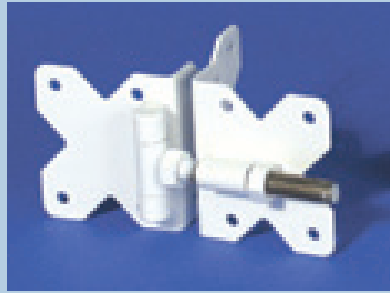

## Stainless Steel

13" Stainless Steel Gate Spring

6" Stainless Steel Ornamental Handle

Stainless Steel Adjustable Self Closing Handle

Stainless Steel Comm./Res Self Closing Hinge Set

Stainless Steel Commercial Drop Rod

Stainless Steel Commercial Hinge Set

Stainless Steel Commercial Latch Set

Stainless Steel Commercial Self Closing Hinge

Stainless Steel Keystone Advantage Latch

Stainless Steel Premium Self Closing Latch

Stainless Steel Residential Drop Rod

Stainless Steel Residential Hinge Set

Stainless Steel Residential Self Closing Hinge

Stainless Steel Self Closing Latch

Stainless Steel Two Sided Lockable Post Latch

## Nylon

Nylon Gate Handle

Nylon Spring Loaded Gate Hinges (For Small/Med Gates)

Nylon Spring Loaded Gate Hinges (For Med/Large Gates)

Nylon Spring Loaded Gate Hinges (For Large Gates)

Nylon Magnetic Locking Gate Latch