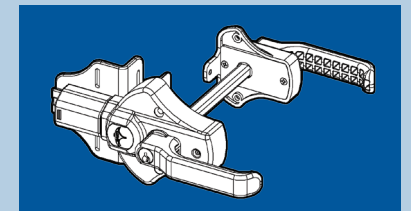

Stainless Steel Residential Hinge Set

Stainless Steel Residential Self Closing Hinge

Stainless Steel Self Closing Latch

Stainless Steel Two Sided Lockable Post Latch

## Nylon

Nylon Gate Handle

Nylon Spring Loaded Gate Hinges (For Small/Med Gates)

Nylon Spring Loaded Gate Hinges (For Med/Large Gates)

Nylon Spring Loaded Gate Hinges (For Large Gates)

Nylon Magnetic Locking Gate Latch

Nylon Locking Gate Latch

Nylon Locking Gate Latch & Ext. Entry

Nylon Keystone 1 Sided External Mount

Nylon Keystone 2 Sided External Mount

Nylon Protector Latch

Nylon Pool Latch Set

For a look at our complete product line visit [lmtproducts.com](http://lmtproducts.com)