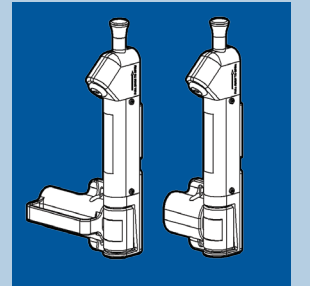

## Nylon

Nylon Gate Handle

Nylon Spring Loaded Gate Hinges (For Small/Med Gates)

Nylon Spring Loaded Gate Hinges (For Med/Large Gates)

Nylon Spring Loaded Gate Hinges (For Large Gates)

Nylon Magnetic Locking Gate Latch

Nylon Locking Gate Latch

Nylon Locking Gate Latch & Ext. Entry

Nylon Keystone 1 Sided External Mount

Nylon Keystone 2 Sided External Mount

Nylon Protector Latch

Nylon Pool Latch Set

For a look at our complete product line visit [lmtproducts.com](http://lmtproducts.com)

All Nylon and Stainless Steel Gate Hardware are available in:

Colors Available

White

Black