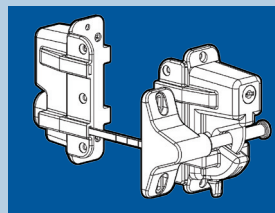

Stainless Steel Residential Hinge Set

Stainless Steel Residential Self Closing Hinge

Stainless Steel Self Closing Latch

Stainless Steel Two Sided Lockable Post Latch

## Nylon

Nylon Gate Handle

Nylon Spring Loaded Gate Hinges (For Small/Med Gates)

Nylon Spring Loaded Gate Hinges (For Med/Large Gates)

Nylon Spring Loaded Gate Hinges (For Large Gates)

Nylon Magnetic Locking Gate Latch

Nylon Locking Gate Latch

Nylon Locking Gate Latch & Ext. Entry

Nylon Keystone 1 Sided External Mount

Nylon Keystone 2 Sided External Mount

Nylon Protector Latch

Nylon Pool Latch Set

For a look at our complete product line visit [lmtproducts.com](http://lmtproducts.com)