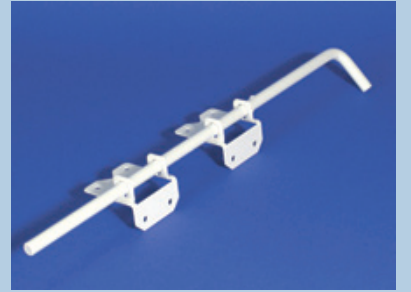

## Stainless Steel

13" Stainless Steel Gate Spring

6" Stainless Steel Ornamental Handle

Stainless Steel Adjustable Self Closing Handle

Stainless Steel Comm./Res Self Closing Hinge Set

Stainless Steel Commercial Drop Rod

Stainless Steel Commercial Hinge Set

Stainless Steel Commercial Latch Set

Stainless Steel Commercial Self Closing Hinge

Stainless Steel Keystone Advantage Latch

Stainless Steel Premium Self Closing Latch

Stainless Steel Residential Drop Rod

Stainless Steel Residential Hinge Set

Stainless Steel Residential Self Closing Hinge

Stainless Steel Self Closing Latch

Stainless Steel Two Sided Lockable Post Latch

## Nylon

Nylon Gate Handle

Nylon Spring Loaded Gate Hinges (For Small/Med Gates)

Nylon Spring Loaded Gate Hinges (For Med/Large Gates)

Nylon Spring Loaded Gate Hinges (For Large Gates)

Nylon Magnetic Locking Gate Latch