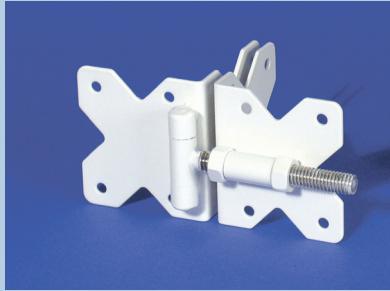

## Stainless Steel

13" Stainless Steel Gate Spring

6" Stainless Steel Ornamental Handle

Stainless Steel Adjustable Self Closing Handle

Stainless Steel Comm./Res Self Closing Hinge Set

Stainless Steel Commercial Drop Rod

Stainless Steel Commercial Hinge Set

Stainless Steel Commercial Latch Set

Stainless Steel Commercial Self Closing Hinge

Stainless Steel Keystone Advantage Latch

Stainless Steel Premium Self Closing Latch

Stainless Steel Residential Drop Rod

Stainless Steel Residential Hinge Set

Stainless Steel Residential Self Closing Hinge

Stainless Steel Self Closing Latch

Stainless Steel Two Sided Lockable Post Latch

## Nylon

Nylon Gate Handle

Nylon Spring Loaded Gate Hinges (For Small/Med Gates)

Nylon Spring Loaded Gate Hinges (For Med/Large Gates)

Nylon Spring Loaded Gate Hinges (For Large Gates)

Nylon Magnetic Locking Gate Latch