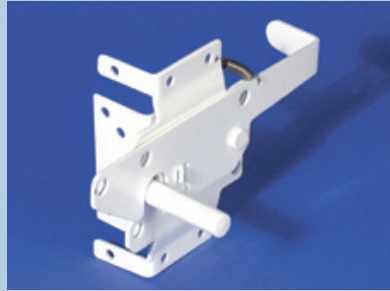

## Stainless Steel

13" Stainless Steel Gate Spring

6" Stainless Steel Ornamental Handle

Stainless Steel Adjustable Self Closing Handle

Stainless Steel Comm./Res Self Closing Hinge Set

Stainless Steel Commercial Drop Rod

Stainless Steel Commercial Hinge Set

Stainless Steel Commercial Latch Set

Stainless Steel Commercial Self Closing Hinge

Stainless Steel Keystone Advantage Latch

Stainless Steel Premium Self Closing Latch

Stainless Steel Residential Drop Rod

Stainless Steel Residential Hinge Set

Stainless Steel Residential Self Closing Hinge

Stainless Steel Self Closing Latch

Stainless Steel Two Sided Lockable Post Latch

## Nylon

Nylon Gate Handle

Nylon Spring Loaded Gate Hinges (For Small/Med Gates)

Nylon Spring Loaded Gate Hinges (For Med/Large Gates)

Nylon Spring Loaded Gate Hinges (For Large Gates)

Nylon Magnetic Locking Gate Latch