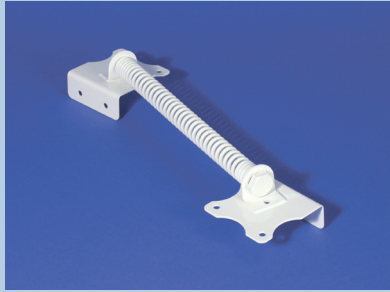

## Stainless Steel

13" Stainless Steel Gate Spring

6" Stainless Steel Ornamental Handle

Stainless Steel Adjustable Self Closing Handle

Stainless Steel Comm./Res Self Closing Hinge Set

Stainless Steel Commercial Drop Rod

Stainless Steel Commercial Hinge Set

Stainless Steel Commercial Latch Set

Stainless Steel Commercial Self Closing Hinge

Stainless Steel Keystone Advantage Latch

Stainless Steel Premium Self Closing Latch

Stainless Steel Residential Drop Rod

Stainless Steel Residential Hinge Set

Stainless Steel Residential Self Closing Hinge

Stainless Steel Self Closing Latch

Stainless Steel Two Sided Lockable Post Latch

All Nylon and Stainless Steel Gate Hardware are available in:

Colors Available

White

Black