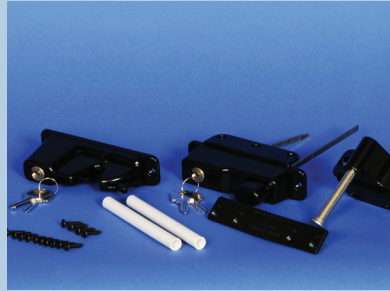

## Stainless Steel

13" Stainless Steel Gate Spring

6" Stainless Steel Ornamental Handle

Stainless Steel Adjustable Self Closing Handle

Stainless Steel Comm./Res Self Closing Hinge Set

Stainless Steel Commercial Drop Rod

Stainless Steel Commercial Hinge Set

Stainless Steel Commercial Latch Set

Stainless Steel Commercial Self Closing Hinge

Stainless Steel Keystone Advantage Latch

Stainless Steel Premium Self Closing Latch

Stainless Steel Residential Drop Rod

Stainless Steel Residential Hinge Set

Stainless Steel Residential Self Closing Hinge

Stainless Steel Self Closing Latch

Stainless Steel Two Sided Lockable Post Latch

All Nylon and Stainless Steel Gate Hardware are available in:

Colors Available

White

Black