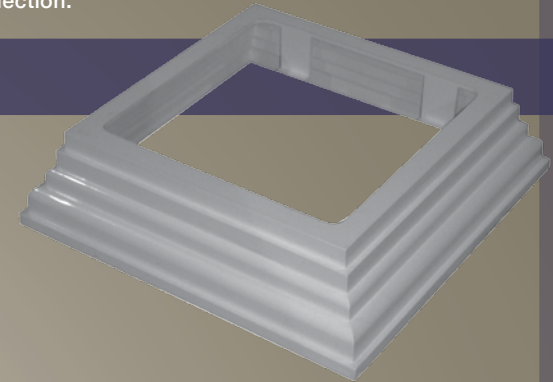

Porch posts are offered 4" sq. & 5" sq. Newel are only available in 4" sq.

4" Sq. & 5" Sq. Porch Post are available in structural and non-structural kits

Steel and PVC reinforced sections provide structural strength

Porch Post

Colonial Jewel Tapered Teardrop Belly

Our spindles are offered in numerous styles and lengths. Please visit our website for our complete product line.

French Colonial Traditional Classic Fluted Gingerbread

Post skirts provide a decorative detail element to your project. Available in 7 different sizes and several different decorative design elements to compliment our post caps. Also see our Designer Series product line. Please visit decknrail.com for a complete selection.