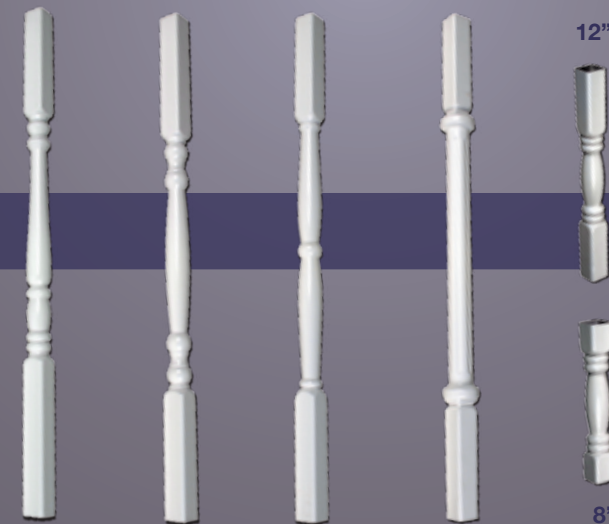

Porch posts are offered 4" sq. & 5" sq. Newel are only available in 4" sq.

4" Sq. & 5" Sq. Porch Post are available in structural and non-structural kits

Steel and PVC reinforced sections provide structural strength

Porch Post

Colonial Jewel Tapered Teardrop Belly

Our spindles are offered in numerous styles and lengths. Please visit our website for our complete product line.

French Colonial Traditional Classic Fluted Gingerbread