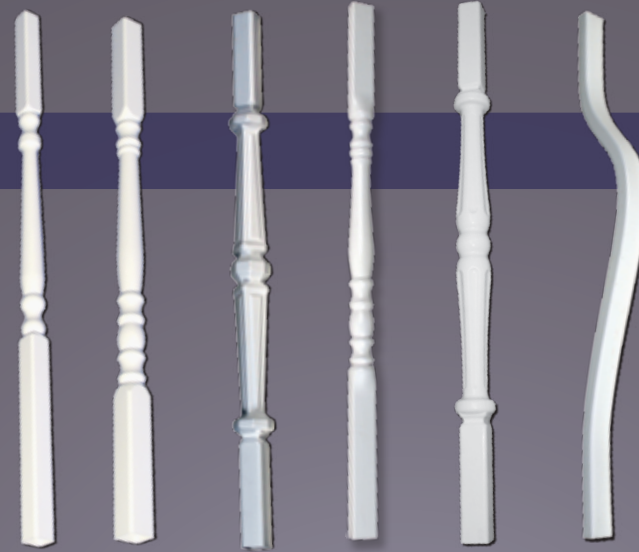

Porch posts are offered 4" sq. & 5" sq. Newel are only available in 4" sq.

4" Sq. & 5" Sq. Porch Post are available in structural and non-structural kits

Steel and PVC reinforced sections provide structural strength

Porch Post

Colonial Jewel Tapered Teardrop Belly

Our spindles are offered in numerous styles and lengths. Please visit our website for our complete product line.

French Colonial Traditional Classic Fluted Gingerbread