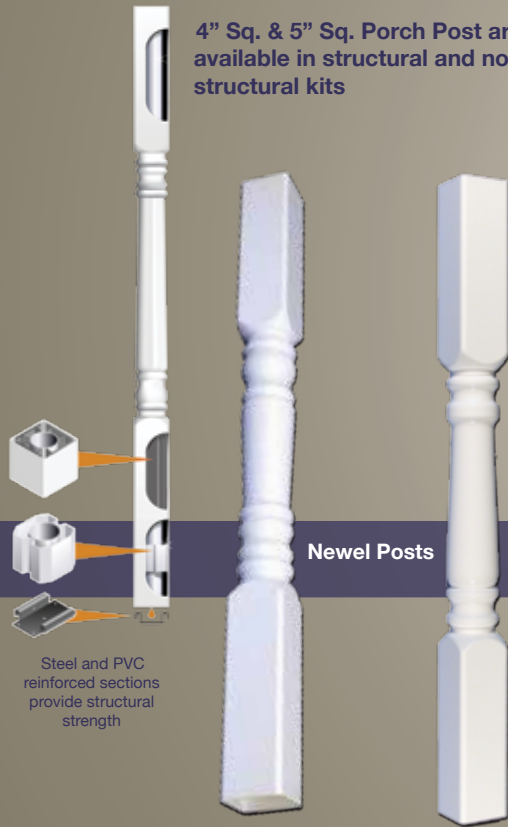

Authorized Dealer:

www.decknrailing.com

B-DECK/RAIL

DeckNRailing.com offers durable, low maintenance components to enhance your outdoor living space.

NEWEL & PORCH POSTS

THERMO-FORMED SPINDLES

POST SKIRTS

Our deck and railing products are engineered very durability, code compliance and aesthetics.

Porch posts are offered 4" sq. & 5" sq. Newel are only available in 4" sq.

4" Sq. & 5" Sq. Porch Post are available in structural and non-structural kits

Steel and PVC reinforced sections provide structural strength