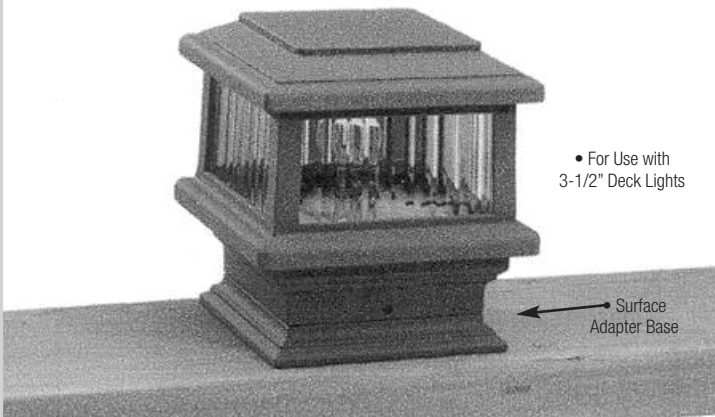

SURFACE ADAPTER FOR DECK LIGHT

Deck Light Surface Adapter mounts to any horizontal flat surface!

• For Use with 3-1/2" Deck Lights

FITS 3-1/2" x 3-1/2" DECK LIGHT

ITEM#	DESCRIPTION	RETAIL $
DLB4030	Surface Adapter Mount, 3-1/2", White	$9.99
DLB4032	Surface Adapter Mount, 3-1/2", Natural Brown	$9.99
DLB4035	Surface Adapter Mount, 3-1/2", Bronze	$9.99
DLB4038	Surface Adapter Mount, 3-1/2", Black	$9.99