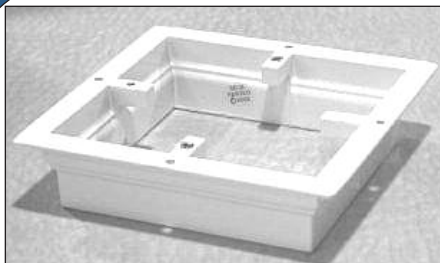

POST CAP & ADAPTER ACCESSORIES

- Weatherproof Durable Powdercoat Finish
- Solid Cast Aluminum
- Safe and Sturdy
- Easy to Install

SQUARE CONVERSION BASE ADAPTER

Square Conversion Base Adapters allow conversion of fixtures to fit the various post sizes available in the industry.

Field assembly required to remove existing light or cap base and install corresponding base size.

FITS 3" x 3" POST

ITEM#	DESCRIPTION	RETAIL $
HLAP6040	Square Conversion Base Adapter, 3", White	$13.99
HLAP6045	Square Conversion Base Adapter, 3", Bronze	$13.99
HLAP6048	Square Conversion Base Adapter, 3", Black	$13.99

FITS 3-1/2" x 3-1/2" POST

ITEM#	DESCRIPTION	RETAIL $
DLAP6040	Square Conversion Base Adapter, 3-1/2", White	$14.99
DLAP6042	Square Conversion Base Adapter, 3-1/2", Natural Brown	$14.99
DLAP6045	Square Conversion Base Adapter, 3-1/2", Bronze	$14.99
DLAP6048	Square Conversion Base Adapter, 3-1/2", Black	$14.99

FITS 4" x 4" POST

ITEM#	DESCRIPTION	RETAIL $
RLAP6040	Square Conversion Base Adapter, 4", White	$15.99
RLAP6042	Square Conversion Base Adapter, 4", Natural Brown	$15.99
RLAP6045	Square Conversion Base Adapter, 4", Bronze	$15.99
RLAP6046	Square Conversion Base Adapter, 4", Clay	$15.99
RLAP6048	Square Conversion Base Adapter, 4", Black	$15.99
RLAP6049	Square Conversion Base Adapter, 4", Tan	$15.99

FITS 4-3/8" x 4-3/8" POST

ITEM#	DESCRIPTION	RETAIL $
CLAP6040	Square Conversion Base Adapter, 4-3/8", White	$16.99
CLAP6042	Square Conversion Base Adapter, 4-3/8", Natural Brown	$16.99
CLAP6045	Square Conversion Base Adapter, 4-3/8", Bronze	$16.99
CLAP6046	Square Conversion Base Adapter, 4-3/8", Clay	$16.99
CLAP6048	Square Conversion Base Adapter, 4-3/8", Black	$16.99
CLAP6049	Square Conversion Base Adapter, 4-3/8", Tan	$16.99
CLAP604T	Square Conversion Base Adapter, 4-3/8", Titanium	$16.99

FITS 4-1/2" x 4-1/2" POST

ITEM#	DESCRIPTION	RETAIL $
TLAP6040	Square Conversion Base Adapter, 4-1/2", White	$17.99
TLAP6042	Square Conversion Base Adapter, 4-1/2", Natural Brown	$17.99
TLAP6045	Square Conversion Base Adapter, 4-1/2", Bronze	$17.99
TLAP6048	Square Conversion Base Adapter, 4-1/2", Black	$17.99