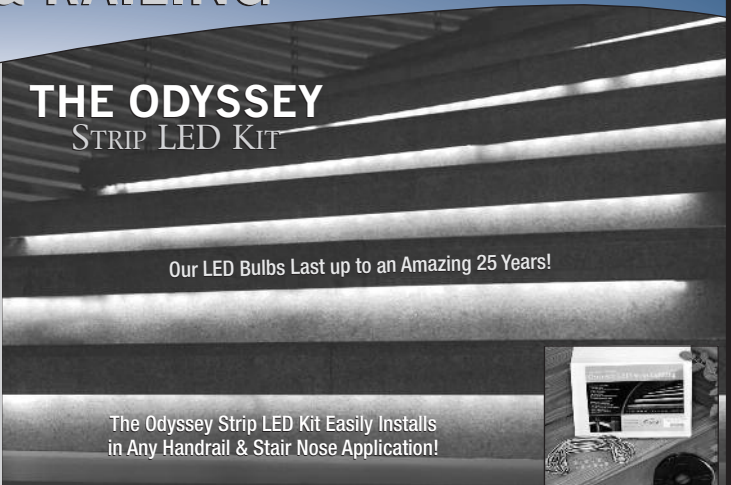

THE ODYSSEY STRIP LED KIT

Our LED Bulbs Last up to an Amazing 25 Years!

The Odyssey Strip LED Kit Easily Installs in Any Handrail & Stair Nose Application!

- Operates up to 20 Linear Feet on Transformer
- Actual Size: 3/16" Wide x 5/16" Deep x 18", 24", 36" or 48" Long
- Includes Wire, 3 Amp Transformer & Remote Control with Driver
  (can be used with or without the Remote Control)