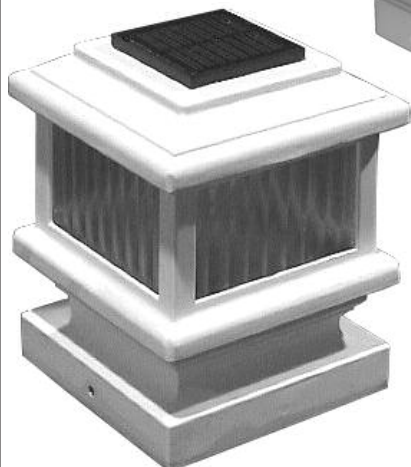

SIRIUS

ZENITH

SOLAR LIGHTING

DECK & FENCE

- Weatherproof Durable Powdercoat Finish
- Real Glass Window Panes
- Solid Cast Aluminum
- Safe and Sturdy
- Easy to Install

THE POLARIS SOLAR DECK LIGHT

The Polaris Style light radiates the night through solar power.

The Polaris Light batteries are designed specifically to receive the powerful solar cell charge.

All Polaris Series lights come with 700 ma high capacity batteries that capture the sun's powerful energy.

- Solar Lights Illuminate up to 14 Hours
- Two White L.E.D. Bright Bulbs
- Two NiCad Batteries Included
- Adapters Available for 4-3/8", 4-1/2", Full 6" and 6-1/2" Posts

FITS 3-1/2" X 3-1/2" POST

ITEM#	DESCRIPTION	RETAIL \$
SLW6040	Polaris Solar Deck Light, 3-1/2" Post, 2 LED Bulbs, White	\$69.99
SLW6042	Polaris Solar Deck Light, 3-1/2" Post, 2 LED Bulbs, Natural Brown	\$69.99
SLW6045	Polaris Solar Deck Light, 3-1/2" Post, 2 LED Bulbs, Bronze	\$69.99
SLW6048	Polaris Solar Deck Light, 3-1/2" Post, 2 LED Bulbs, Black	\$69.99