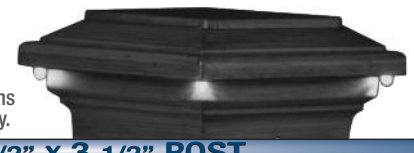

THE ECLIPSE LED POST CAP LIGHT

These spectacular down-lighting caps accent the posts and brightens the environment in a dramatic way.

THE NOVA LED POST CAP LIGHT

FITS 3-1/2" X 3-1/2" POST		
ITEM#	DESCRIPTION	RETAIL \$
DLL5060	Eclipse Pyramid, 3-1/2" Post, 12V, 4 LED Bulbs, White	\$59.99
DLL5062	Eclipse Pyramid, 3-1/2" Post, 12V, 4 LED Bulbs, Natural Brown	\$59.99
DLL5065	Eclipse Pyramid, 3-1/2" Post, 12V, 4 LED Bulbs, Bronze	\$59.99
DLL5068	Eclipse Pyramid, 3-1/2" Post, 12V, 4 LED Bulbs, Black	\$59.99