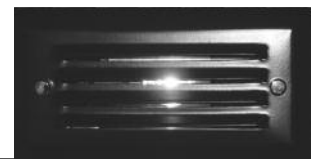

Glass coverplate sold separately.

ITEM#	DESCRIPTION	RETAIL $
PLA6000	Pyxis Recessed Step Light, 12V, 18W, White	$39.95
PLA6001	Pyxis Recessed Step Light, 12V, 18W, Metallic Copper	$39.95
PLA6002	Pyxis Recessed Step Light, 12V, 18W, Natural Brown	$39.95
PLA6005	Pyxis Recessed Step Light, 12V, 18W, Bronze	$39.95
PLA6008	Pyxis Recessed Step Light, 12V, 18W, Black	$39.95

GLASS COVERPLATE ACCESSORY

ITEM#	DESCRIPTION	RETAIL $
PRC6000	Pyxis Glass Coverplate Accessory, White	$12.95
PRC6002	Pyxis Glass Coverplate Accessory, Natural Brown	$12.95
PRC6005	Pyxis Glass Coverplate Accessory, Bronze	$12.95
PRC6008	Pyxis Glass Coverplate Accessory, Black	$12.95

LOW/LINE VOLTAGE DECK LIGHTING

- Weatherproof Durable Powdercoat Finish
- Real Glass Window Panes
- Solid Cast Aluminum
- Safe and Sturdy
- Easy to Install