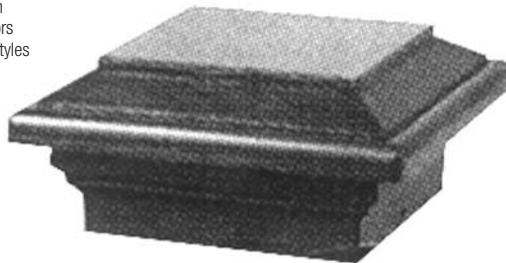

This matching post cap is available for the Titan deck lighting style.

- Available in the Same Colors as the Lighting Styles