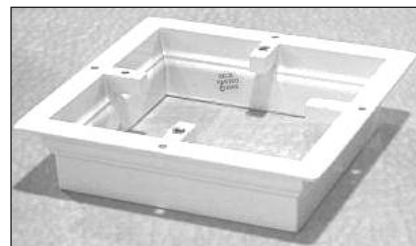

SQUARE CONVERSION BASE ADAPTER

Field assembly required to remove existing light or cap base, and install corresponding base size.

- Square Conversion Base Adapter Fits: Kroy and Heritage 6-1/2" Posts

FITS FULL 6" x 6" POST