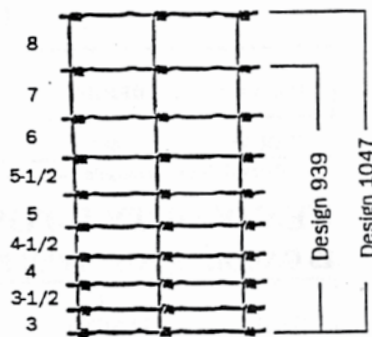

ROLLS ARE 330' (20 RODS)

- The first group of digits show the number of horizontal line wires (10) and the fence height (47).
- The second group show either a 6" or 12" spacing of the vertical stay wires.
- The third group show the gauge of the wire.

12-1/2 Ga - 10 Ga Top/Bottom
11 Ga - 9 Ga Top/Bottom Wires
9 Ga - All Wires the same