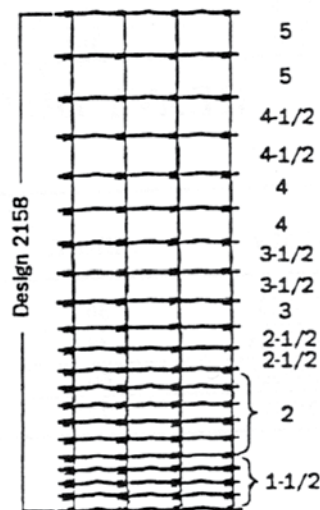

274 Middle Island Rd.
Medford, NY 11763

1-631-698-0900
1-800-339-3362
Fax# 1-631-698-6408
www.easternfence.com

SNOW FENCE

CODE #	HEIGHT	20 OR MORE	EACH
SF48	48"		
SF48-NATURAL	48"		
50' PER ROLL - SLAT SIZE 3/8" X 1-1/2" SPACED 2-1/2" APART - 5 STRAND			

ORANGE SAFETY FENCE — SSC-100 — 4 x 100

Mesh Design	Mesh Size	Roll Size	Colors	Per Roll
	3 x 1.5 in.	4 x 100 ft.	orange	

FARM AND FIELD FENCE

CODE #	WIRE HEIGHT	STYLE	ROLL WEIGHT	EACH
FF9390612	39"	939-07-121/2	165 LBS.	
FF10471212	47"	1047-12-12 1/2	142 LBS	
FF10470612	47"	1047-06-12 1/2	185 LBS	
FF10471211	47"	1047-12-11	208 LBS	
FF10470611	47"	1047-06-11	275 LBS	
FF10470609	47"	1047-06-9 CL. III	412 LBS	

ROLLS ARE 330' (20 RODS)

- The first group of digits show the number of horizontal line wires (10) and the fence height (47).
- The second group show either a 6" or 12" spacing of the vertical stay wires.
- The third group show the gauge of the wire.

12-1/2 Ga - 10 Ga Top/Bottom
11 Ga - 9 Ga Top/Bottom Wires
9 Ga - All Wires the same

STUDDED "T" POST

CODE #	SIZE	EACH
STP72	6"	

50,000 PSI with anchor plate
5 T-Fasteners are furnished with each

04/01/12